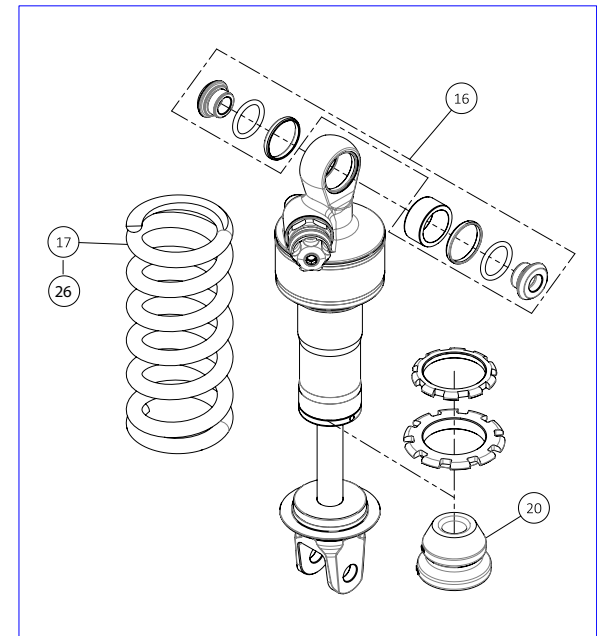

D

C

B

A

Despiece TRRS Raga Racing 2023 Electric Start Homologated

05 - AT - Amortiguación Trasera / Shock absorber

Nº	Código	Descripción	Description	Cantidad
1	50108	Tornillo M10x58 - 1,25 (10.9)	Bolt, M10x58 - 1.25 (10.9)	2
2	05002TR100	Casquillo trapecio	Bushing, linkage	6
3	51503	Tuerca autoblocante M10x1.25	Locknut, M10x1.25	5
4	50109	Tornillo M10x65x1,25 (10.9)	Bolt M10x65x1,25 (10.9)	1
5	05003TR100	Trapecio	Rocker link	1
6	05007TR100	Amortiguador Reiger 2 vias	Shock absorber Reiger 2 way	1
7	50905	Tornillo DIN 6921 M10x43 - 1,25	Bolt, DIN 6921 M10x43 - 1.25	1
8	53002	Tórica Trapecio - Amortiguador	O-ring, linkage - Shock absorber	2
9	70501	Casquillo Distanciador Trapecio - Amortiguador	Spacer bushing, linkage - Shock absorber	2
10	66001	Rótula Trapecio 12x22x12	Heim joint (rotary ball) 12x22x12 lower shock absorber	1
11	52502	Rodamiento agujas HN 1512 BGR	Needle bearing, HN1512 BGR	6
12	50906	Tornillo DIN 6921 M10x65 - 1.25	Bolt, DIN 6921 M10x65 - 1.25	1
13	54002	Retén 15x21x3	Seal, 15x21x3	6
14	05004TR101	Bieleta reforzada	Connecting link reinforced	1
15	05005TR100	Goma Amortiguador - Caja Filtro	Rubber shock absorber sealing flap - air filter box	1
16	70514	Kit Rótula 10x25, Tóricas y Distanciadores	Heim Joint 10x25 (rotary ball), O-ring and Spacers Kit	1
17	70511	Muelle amortiguador (1&2vias) 70N/mm (75-80 Kg) (sólo recambios)	Spring, shock absorber (1&2ways) 70N/mm (75-80Kg) (only spare-parts)	1
18	70512	Muelle amortiguador (1&2vias) 67,5N/mm (65-75 Kg) (estándar)	Spring, shock absorber (1&2ways) 67,5N/mm (65-75Kg) (standard)	1
19	70513	Muelle amortiguador (1&2vias) 72,5N/mm (80-85 Kg) (sólo recambios)	Spring, shock absorber (1&2ways) 72,5N/mm (80-85Kg) (only spare-parts)	1
20	70515	Tope Silentblock - Amortiguador Reiger	Bump-stop, Reiger shock absorber	1
21	70518	Muelle amortiguador (1&2vias) 80 N/mm (95-100 Kg) (sólo recambios)	Spring, shock absorber (1&2ways) 80 N/mm (95-100 Kg) (only spare-parts)	1
22	70528	Muelle amortiguador Reiger (1&2vias) 60N/mm (< 50Kg) (sólo recambios)	Spring shock absorber (1&2ways) 60N/mm (< 50Kg) (only spareparts)	1
23	70529	Muelle amortiguador Reiger (1&2vias) 62.5N/mm (50-60Kg) (sólo recambios)	Spring shock absorber (1&2ways) 62.5N/mm (50-60Kg) (only spare-parts)	1
24	70530	Muelle amortiguador Reiger (1&2vias) 65N/mm (60-65Kg) (sólo recambios)	Spring shock absorber (1&2ways) 65N/mm (60-65Kg) (only spare-parts)	1