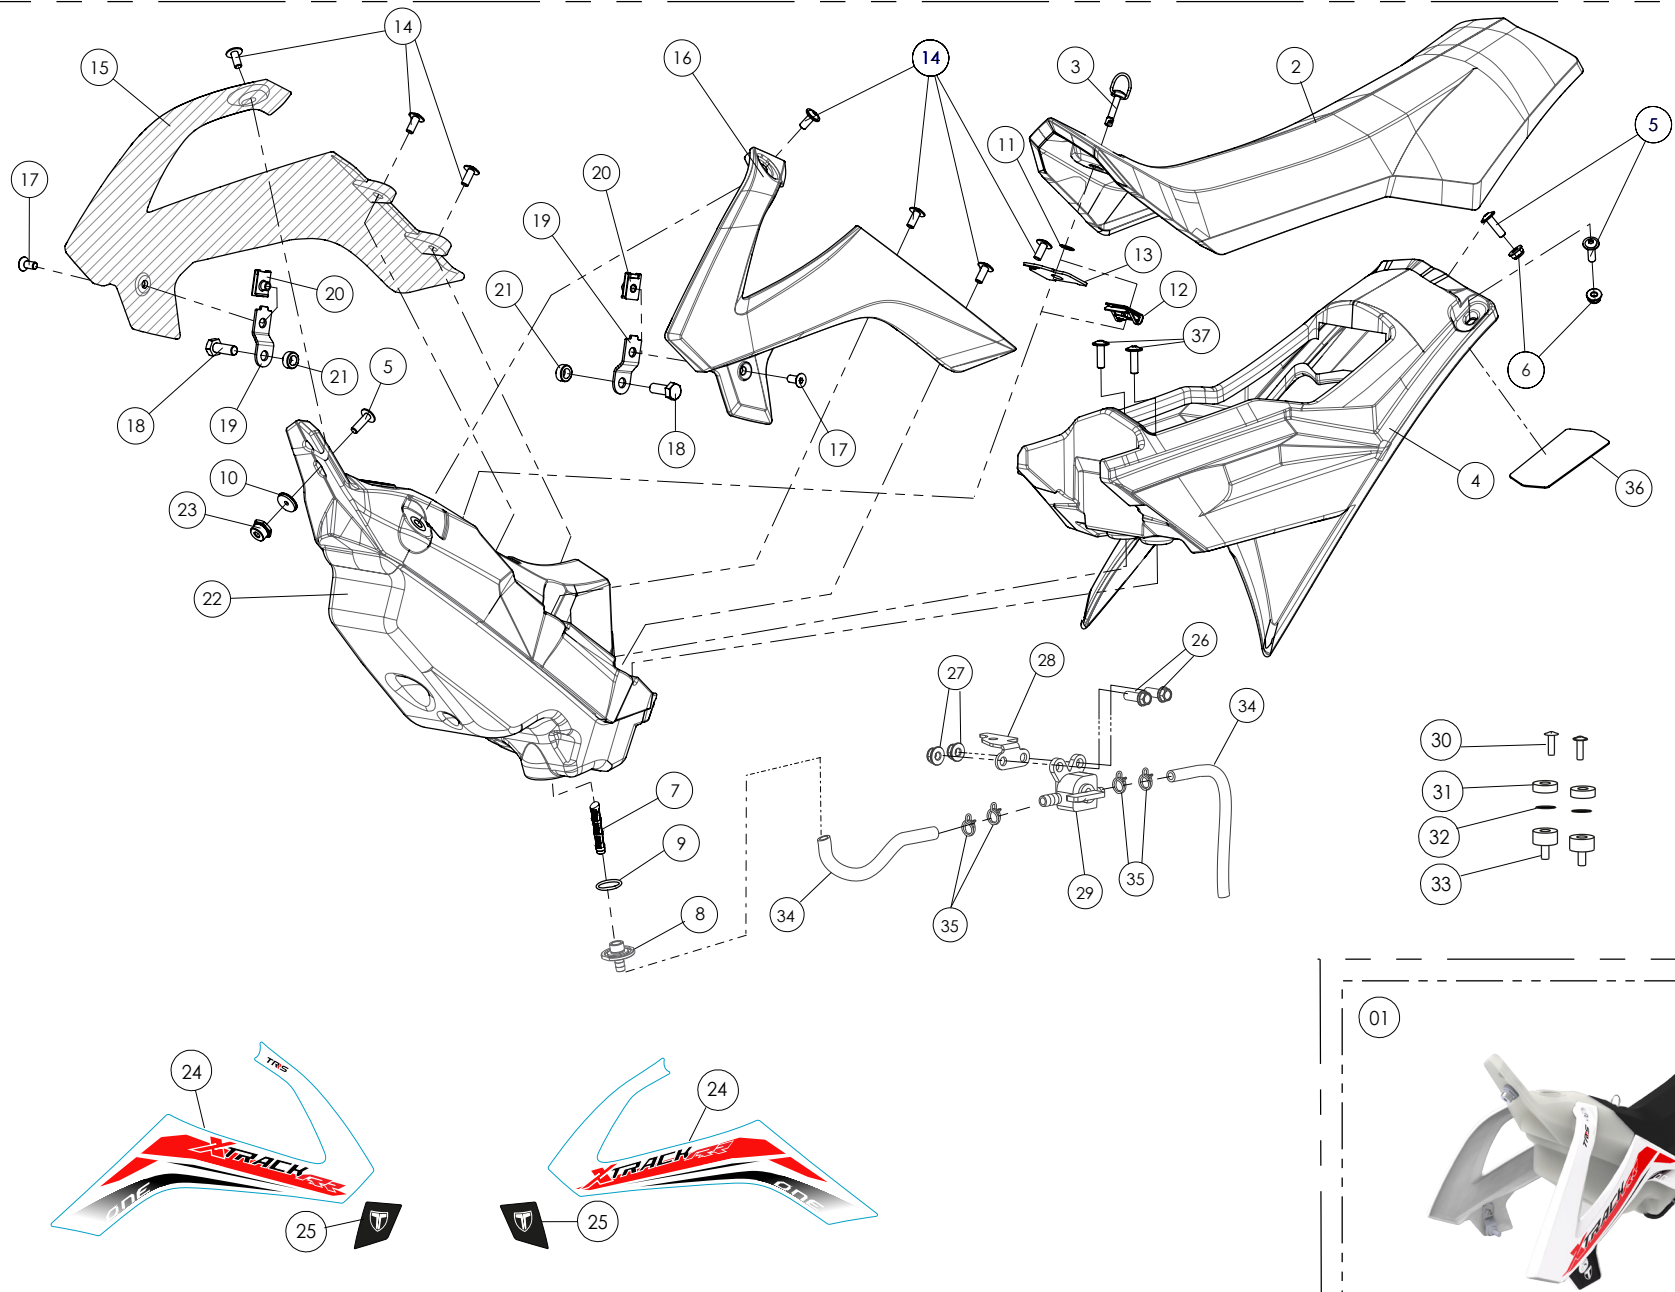

D

C

B

A

This kit is a competition accessory only and is not manufactured for, nor should it be used on public streets, roads or highways. The use of this kit should be limited to participation in sanctioned competition events upon a closed course.

16 - KX - KIT XTRACK/ XTRACK KIT
TRRS Motorcycles

Despiece TRRS Raga Racing 2023 Electric Start Homologated

Nº	Código	Descripción	Description	Cantidad
1	17000TR204	Conjunto XTrack RR '23	X-Track RR Kit '23	1
2	17001TR100	Asiento X-Track	Foam Seat X-Track	1
3	58018	Cierre 1/4 de vuelta	Quarter turn screw	1
4	17002TR100	Subchasis Xtrack	Subframe Xtrack	1
5	50212	Tornillo allen con valona M6x25	Screw allen with washer M6x25	3
6	51501	Tuerca Autoblocante M6	Locknut M6	2
7	70128	Filtro gasolina roscado	Fuel filter threaded	1
8	17014TR100	Adaptador deposito gasolina (Keihin)	Fuel tank adapter (Keihin)	1
9	53022	Junta tórica 18X2 NBR	O-ring 18x2 NBR	1
10	56901	Arandela Metal - Goma Depósito Gasolina	Washer, rubber-metal, fuel tank	1
11	58019	Reten a presión acero inoxidable	Panex retainer quarter turn screw	1
12	58017	Grapa cierre 1/4 de vuelta	Quarter turn clamp	1
13	17009TR100	Soporte delantero asiento	Seat front support	1
14	50209	Tornillo allen con valona M6x14	Screw allen with washer M6x14	7
15	17004TR100	Aleta derecha Xtrack	Spoiler Xtrack right side	1
16	17003TR100	Aleta izquierda Xtrack	Spoiler Xtrack left side	1
17	50306	Tornillo avellanado M6x16	Bolt countersunk M6x16	2
18	50504	Tornillo M8x22 DIN 933 zincado blanco (8.8)	Bolt M8x22 DIN 933 zinc plated (8.8)	2
19	17018TR100	Soporte aleta X-Track	Support Spoiler X-track	2
20	51301	Tuerca rápida universal M6	Universal clip-nut, M6	2
21	17008TR100	Separador soporte aleta	Spacer spoiler support	2
22	17006TR101	Deposito gasolina Xtrack translúcido	Translucent fuel tank Xtrac	1
23	17017TR100	Adaptador deposito / chasis	Adapter fuel tank / frame	1
24	15082TR122	Adhesivo Aleta Xtrack RR 2023	Sticker, spolier Xtrack RR 2023	1
25	15067TR104	Adhesivo Aleta Inferior XTRACK	Sticker, low spoiler XTRACK	1
26	50903	Tornillo hexagonal con valona M6x16	Bolt hexagonal with washer M6x16	2
27	51501	Tuerca Autoblocante M6	Locknut M6	2
28	17016TR100	Soporte grifo gasolina	Fuel tap support	1
29	70127	Grifo gasolina en linea (leva metalica)	In line fuel tap (metal lever)	1