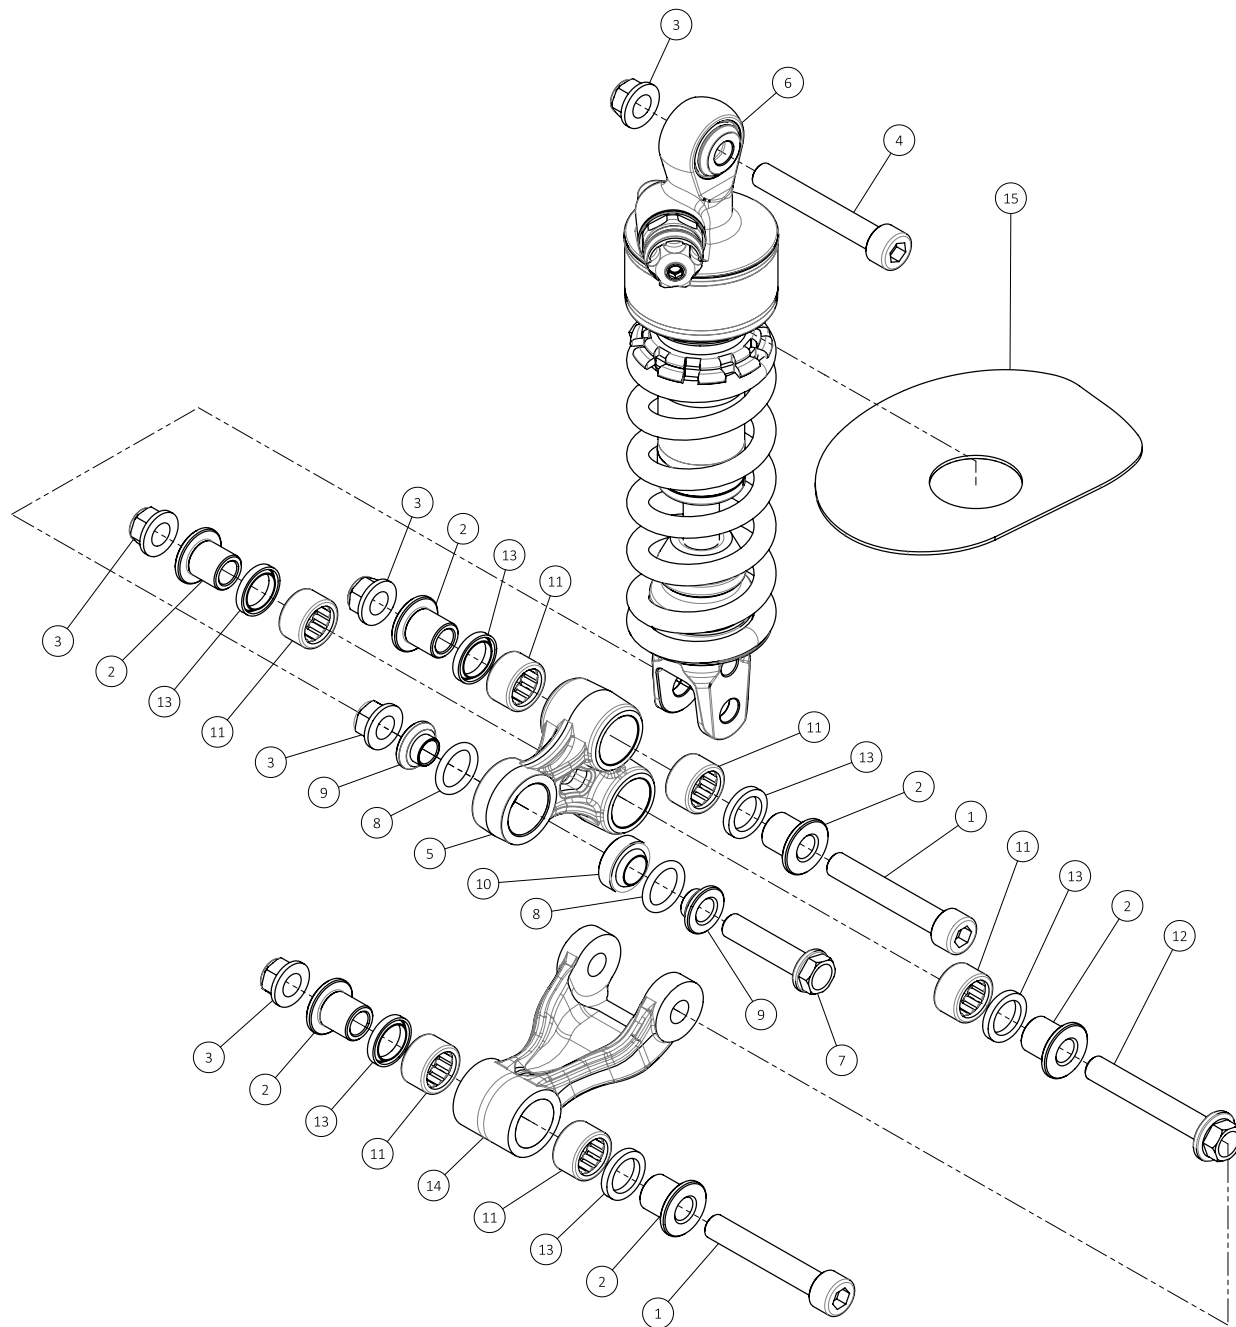

D

C

B

A

Despiece TRRS Raga Racing 2023 Electric Start Homologated

05 - AT - Amortiguación Trasera / Shock absorber

Nº	Código	Descripción	Description	Cantidad
1	50108	Tornillo M10x58 - 1,25 (10.9)	Bolt, M10x58 - 1.25 (10.9)	2
2	05002TR100	Casquillo trapecio	Bushing, linkage	6
3	51503	Tuerca autoblocante M10x1.25	Locknut, M10x1.25	5
4	50109	Tornillo M10x65x1,25 (10.9)	Bolt M10x65x1,25 (10.9)	1
5	05003TR100	Trapecio	Rocker link	1
6	05007TR100	Amortiguador Reiger 2 vias	Shock absorber Reiger 2 way	1
7	50905	Tornillo DIN 6921 M10x43 - 1,25	Bolt, DIN 6921 M10x43 - 1.25	1
8	53002	Tórica Trapecio - Amortiguador	O-ring, linkage - Shock absorber	2
9	70501	Casquillo Distanciador Trapecio - Amortiguador	Spacer bushing, linkage - Shock absorber	2
10	66001	Rótula Trapecio 12x22x12	Heim joint (rotary ball) 12x22x12 lower shock absorber	1
11	52502	Rodamiento agujas HN 1512 BGR	Needle bearing, HN1512 BGR	6
12	50906	Tornillo DIN 6921 M10x65 - 1.25	Bolt, DIN 6921 M10x65 - 1.25	1
13	54002	Retén 15x21x3	Seal, 15x21x3	6
14	05004TR101	Bieleta reforzada	Connecting link reinforced	1
15	05005TR100	Goma Amortiguador - Caja Filtro	Rubber shock absorber sealing flap - air filter box	1
16	70514	Kit Rótula 10x25, Tóricas y Distanciadores	Heim Joint 10x25 (rotary ball), O-ring and Spacers Kit	1
17	70511	Muelle amortiguador (1&2vias) 70N/mm (75-80 Kg) (sólo recambios)	Spring, shock absorber (1&2ways) 70N/mm (75-80Kg) (only spare-parts)	1
18	70512	Muelle amortiguador (1&2vias) 67,5N/mm (65-75 Kg) (estándar)	Spring, shock absorber (1&2ways) 67,5N/mm (65-75Kg) (standard)	1
19	70513	Muelle amortiguador (1&2vias) 72,5N/mm (80-85 Kg) (sólo recambios)	Spring, shock absorber (1&2ways) 72,5N/mm (80-85Kg) (only spare-parts)	1
20	70515	Tope Silentblock - Amortiguador Reiger	Bump-stop, Reiger shock absorber	1
21	70518	Muelle amortiguador (1&2vias) 80 N/mm (95-100 Kg) (sólo recambios)	Spring, shock absorber (1&2ways) 80 N/mm (95-100 Kg) (only spare-parts)	1
22	70528	Muelle amortiguador Reiger (1&2vias) 60N/mm (< 50Kg) (sólo recambios)	Spring shock absorber (1&2ways) 60N/mm (< 50Kg) (only spareparts)	1
23	70529	Muelle amortiguador Reiger (1&2vias) 62.5N/mm (50-60Kg) (sólo recambios)	Spring shock absorber (1&2ways) 62.5N/mm (50-60Kg) (only spare-parts)	1
24	70530	Muelle amortiguador Reiger (1&2vias) 65N/mm (60-65Kg) (sólo recambios)	Spring shock absorber (1&2ways) 65N/mm (60-65Kg) (only spare-parts)	1