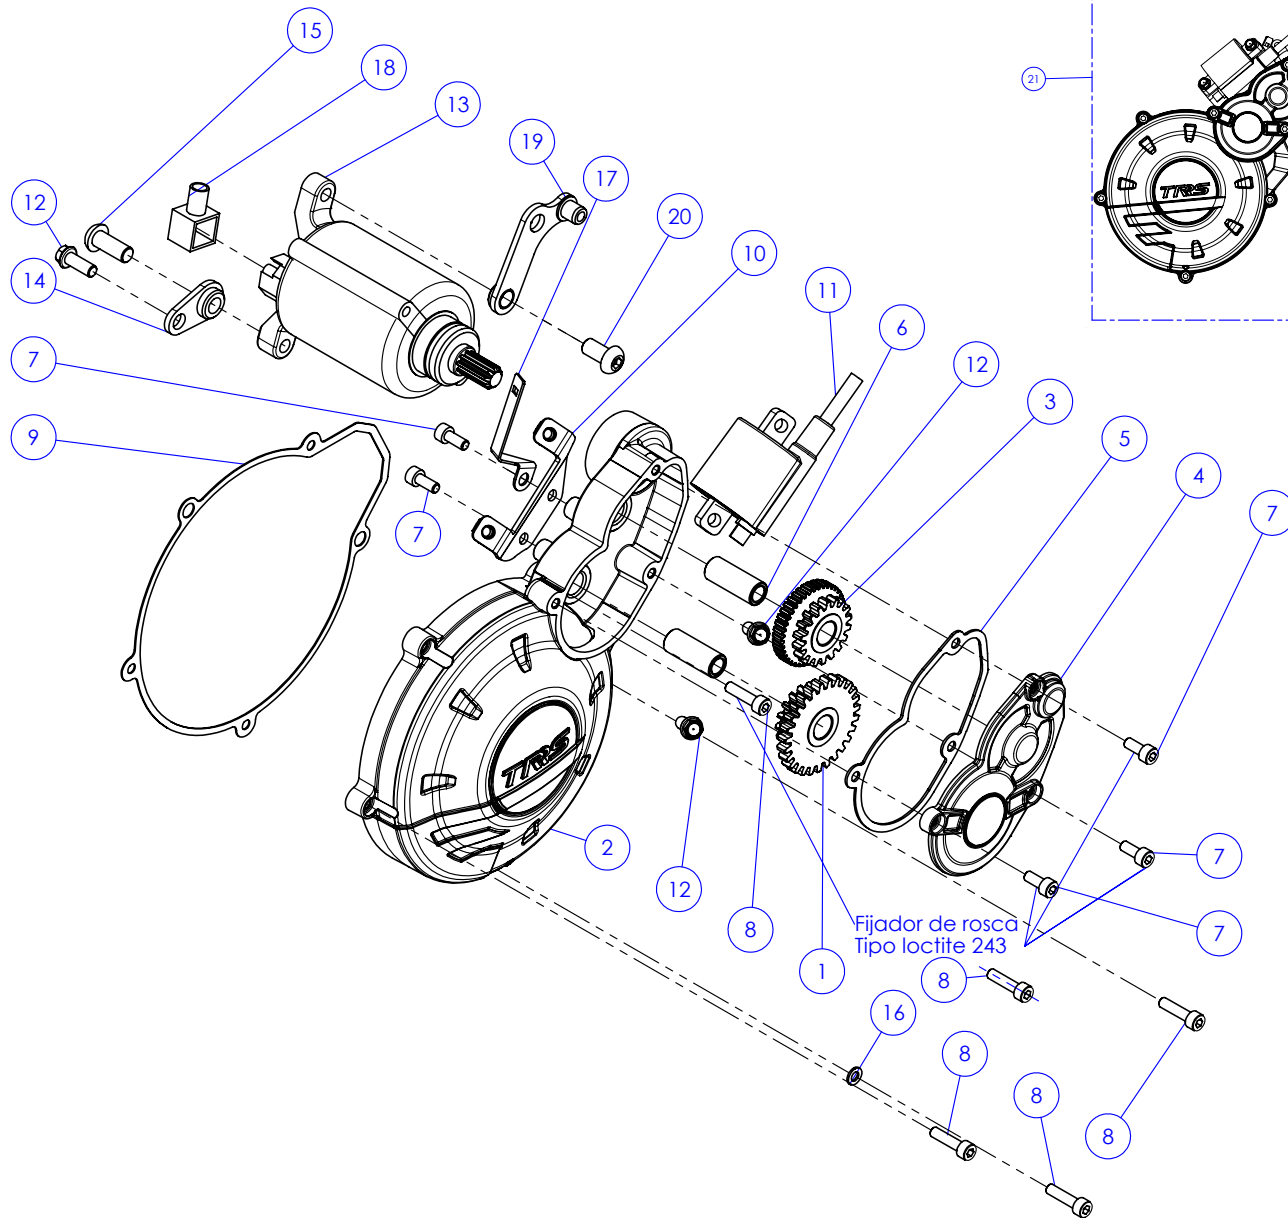

D

C

B

A

Despiece TRRS Raga Racing 2023 Electric Start Homologated

10 - AE - Arranque Electrico / Electric Start (250-280-300cc)

Nº	Código	Descripción	Description	Cantidad
1	10005MT100	Piñones arranque electrico secundario	Second gear set electric starter	1
2	10001MT100	Tapa arranque eléctrico	Cover electric starter	1
3	10004MT100	Piñones arranque electrico primario	First gear set electric starter	1
4	10002MT100	Tapa registro arranque electrico	Gear cover electric starter	1
5	10007MT100	Junta tapa registro	Gasket gear cover electric starter	1
6	10008MT100	Eje engranaje	Shaft gear	2
7	50124	Tornillo allen M5x12	Screw allen M5x12	5
8	50112	Tornillo allen M5x20	Bolt allen M5x20	5
9	08003MT100	Junta tapa encendido	Gasket, Ignition cover	1
10	10009MT100	Soporte bobina arranque electrico	Support ignition coil electric starter	1
11	70203	Bobina	Ignition coil	1
12	50903	Tornillo hexagonal con valona M6x16	Bolt hexagonal with washer M6x16	3
13	70257	Motor arranque electrico 12V	Starter motor 12V	1
14	10011MT100	Soporte inferior motor de arranque	Lower bracket starter engine	1
15	50201	Tornillo allen alomado M8x20	Bolt allen M8x20	1
16	56103	Arandela Cooper Tapa Bomba 5x9x1	Copper washer, water-pump cover 5x9x1	1
17	01040TR100	Soporte conector encendido arranque electrico	Ignition connector support electric start	1
18	70252	Capuchon cable bateria	Battery wire protector	1
19	10015MT100	Tirante motor de arranque	Bracket starter motor	1
20	50216	Tornillo allen alomado M8x16	Bolt allen M8x16	1
21	10000MT103	Conjunto arranque eléctrico II	Electric starter set II	1