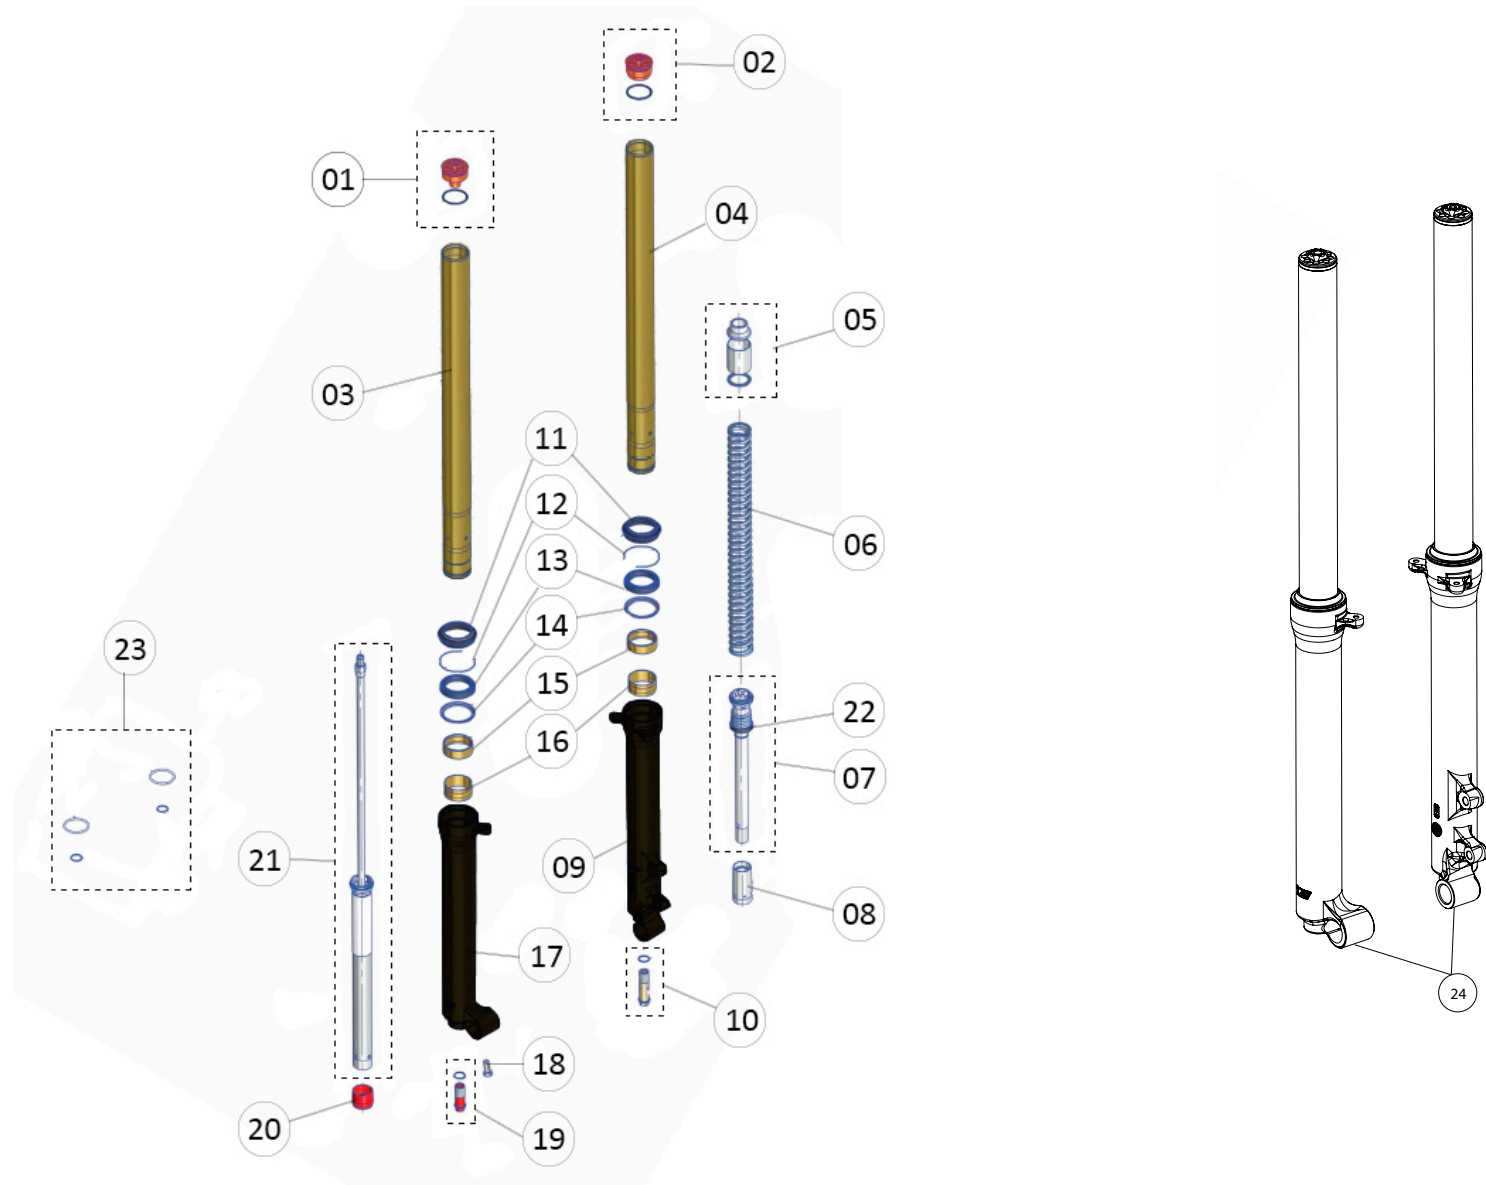

D

C

B

A

Despiece TRRS Raga Racing 2023 Electric Start Homologated

04b - HD - Horquilla Delantera Tech / Front Suspension Tech

Nº	Código	Descripción	Description	Cantidad
1	71001	Cjto. tapon regulacion extension	Screw cap rebound set	1
2	71002	Cjto. tapon regulacion precarga muelle	Screw cap preload spring set	1
3	71024	Barra Suspension Derecha-Group Stanchion Tube Replay Right	Stanchion Tube, Right side	1
4	71025	Barra Suspension Izquierda-Group Stanchion Tube Replay Left	Stanchion Tube, Left side	1
5	71005	Cto. Distanciadores Muelle-Group Spacers Spring	Group, Spring spacers	1
6	71026	Muelle Horquilla-Fork Spring (Progr. 3)	Fork Spring	1
7	71007	Cto.Mecanico Bombeo-Group Mechanical Pumping	Group, dampening cartridge	1
8	71008	Cono Limitador Izquierdo-Cone Limit Left	Alignment cone, Left	1
9	71027	Botella Suspension Izquierda-Left Leg	Lower Leg, left	1
10	71010	Cto.Tornillo Regulacion-Needle Regulation Group	Needle and Regulation Group	1
11	71011	Guardapolvo horquilla	Dust seal	1
12	71012	Circlip Tope Reten-Ring Stopper Oil Seal	Oil Seal retention clip	2
13	71013	Reten Horquilla-Oil Seal	Oil Seal	2
14	71014	Anillo Tope Glacier-Ring Stop Bushing Oil Seal	Bushing stop ring	2
15	71015	Glacier Barra Horquilla-Bush Du Ø39XØ43X15	Bushing Du Ø39XØ43X15	2
16	71016	Glacier Botella Horquilla-Bush Du Ø38XØ40X20	Bushing Du Ø38XØ40X20	2
17	71028	Botella Suspension Derecha-Right Leg (negro)	Lower leg, Right (black)	1
18	71018	Tornillo Allen-Screw Tceib M8X18 Din 7984	Bolt, Allen M8X18 Din 7984	1
19	71019	Cto. Tornillo Regulacion- Group Lock Screw Hydraulic Pump	Group, Hydraulic dampener end cap	1
20	71020	Cono Limitador Derecho-Cone Limit Right	Alignment cone,	1
21	71029	Cartucho Hidraulico-Group Cartridge	Group, Cartridge	1
22	71022	Anillo Tope Muelle-Support Ring For Spring Limit	Guide Ring, Limit spring	1
23	71023	Kit Toricas-Group Rings Seal	O-ring kit	1
24	04019TR100	Conjunto horquilla delantera	Front suspension, complete	1