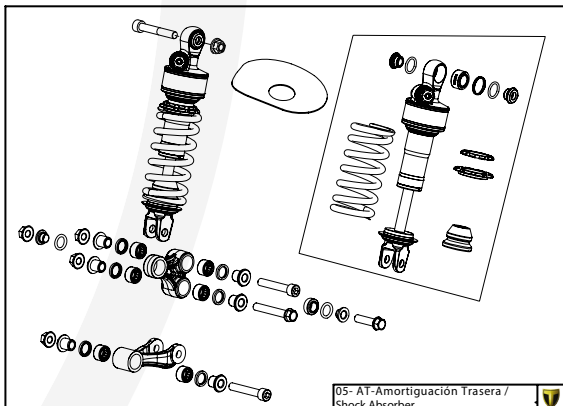

Despiece TRRS Raga Racing 2023 Electric Start Homologated

D

C

B

A