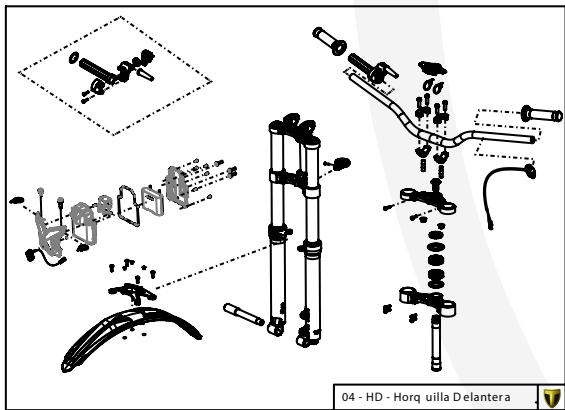

Despiece TRRS ONE-R 2026

D

C

B

A