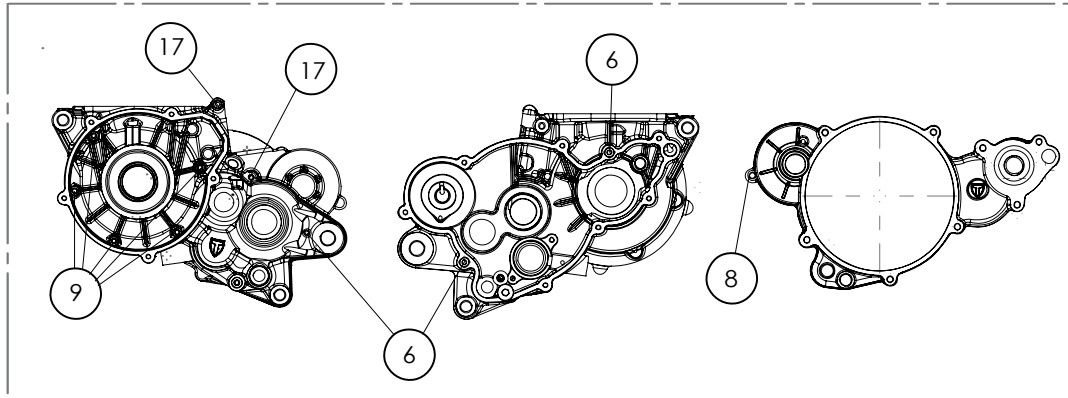

Despiece TRRS ONE-R 2026
03 - CM - Cárters Motor - Explosionado
TRRS Motorcycles