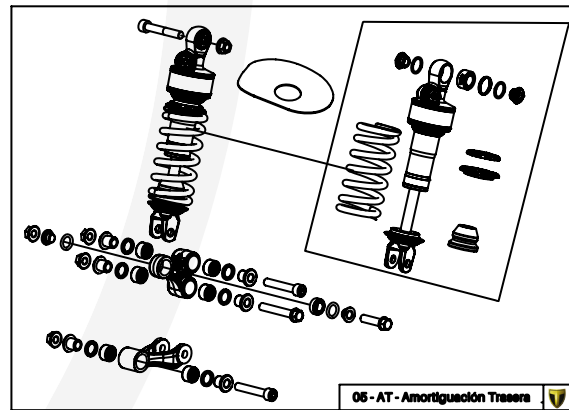

Despiece TRRS ONE-R 2026

D

C

B

A