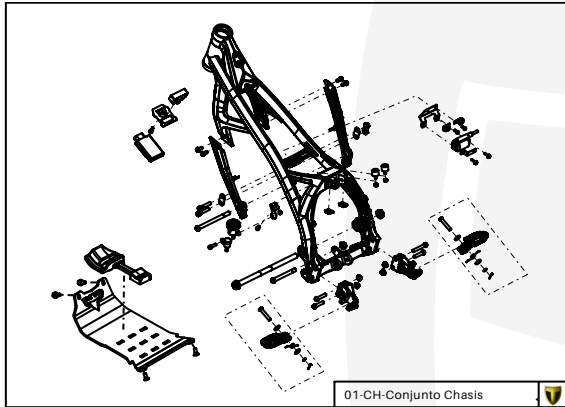

Despiece TRRS ONE-R 2026

D